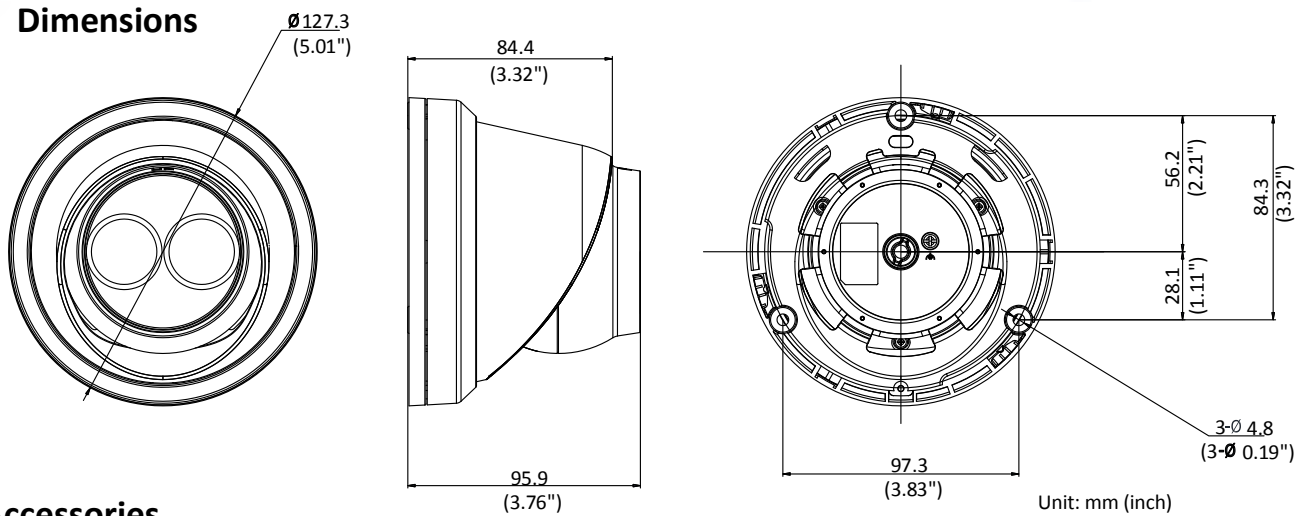

Dimensions

Accessories

Distributed by

HIKVISION

Headquarters

No.555 Qianmo Road, Binjiang District,
Hangzhou 310051, China
T +86-571-8807-5998
overseasbusiness@hikvision.com

Hikvision USA
T +1-909-895-0400
sales.usa@hikvision.com

Hikvision Italy
T +39-0438-6902
info.it@hikvision.com

Hikvision Singapore
T +65-6684-4718
sg@hikvision.com

Hikvision Africa
T +27 [0] 0351172
sale.africa@hikvision.com

Hikvision Europe
T +31-23-55-42-770
info.eu@hikvision.com

Hikvision France
T +33(0)1-85-330-450
info.fr@hikvision.com

Hikvision Oceania
T +61-2-8599-4233
salesau@hikvision.com

Hikvision Hong Kong
T +852-2151-1761

Hikvision Middle East
T +971-4-8816086
salesme@hikvision.com

Hikvision Spain
T +34-91-737-16-55
info.es@hikvision.com

Hikvision Canada
T +1-909-895-0400
sales.usa@hikvision.com

Hikvision Russia
T +7-495-669-67-99
saleru@hikvision.com

Hikvision Poland
T +48-22-460-01-50
poland@hikvision.com

Hikvision Korea
T +82-31-731-8841
sales.korea@hikvision.com

Hikvision India
T +91-22-28469900
sales@pramahikvision.com

Hikvision UK
T +01628-902140
support.uk@hikvision.com

Hikvision Brazil
T +55 11 3318-0050
Latam.support@hikvision.com