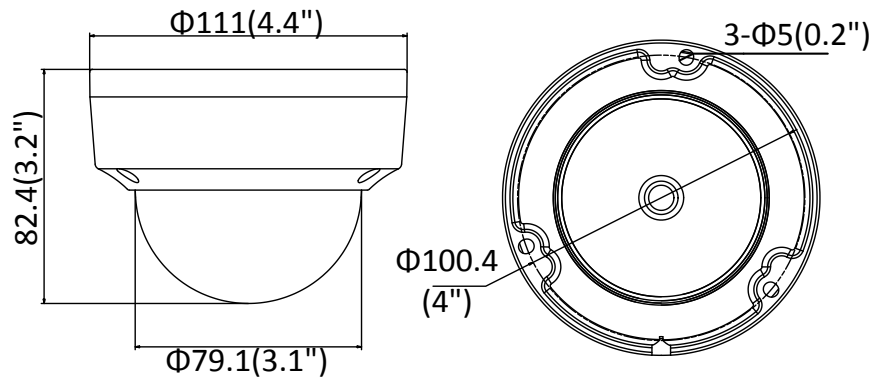

## General

Operating Conditions	-22° F to 140° F (-30° C to 60° C); humidity: 95% or less (non-condensing)
Power Supply	12 VDC ± 25%, Ø 5.5 mm coaxial power plug; PoE (802.3af, class 3)
Power Consumption and Current	12 VDC, 0.5 A, maximum: 6 W; PoE: (802.3af, 37 V to 57 V), 0.2 A to 0.1 A, maximum: 7.5 W
Protection Level	IP67, IK10, TVS 2000V Lightning Protection, Surge Protection and Voltage Transient Protection
Material	Metal
Dimensions	Camera: Ø 4.4" × 3.2" [Ø 111 × 82.4 mm]
Weight	Camera: 1.30 lbs [610 g]

# Dimensions

---

Unit: mm (inch)