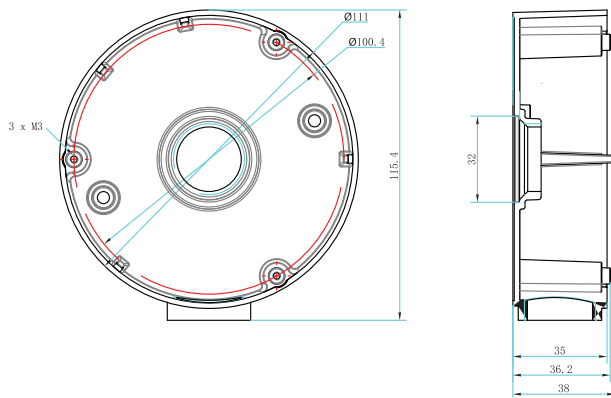

CB110 Conduit Box for Dome Camera

	CB110
Appearance	Hikvision white
Range of Application	Conduit box for dome camera
Material	Aluminum alloy
Dimension	Φ115.4 mm x 40 mm (4.54" x 1.57")
Weight	155 g (5.47 ozs)

NOTES: Pay attention to color matching.

Features

- Aluminum Alloy Material with Surface Spray Treatment
- Waterproof Design

Dimensions

NOTE: The actual bracket may vary from the picture above.

Fits the Following Cameras